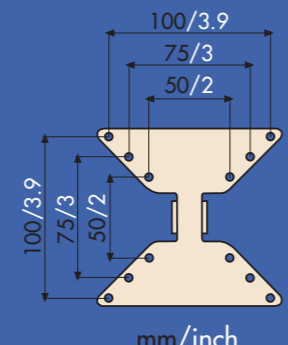

Colours: ● ●

A = 124 mm (4.9")
B = 130 mm (5.2")
C = 190 mm (7.5")
D = 75 mm (3")
E = 82 mm (3.2")

max 20 kg / 44 lbs

LCD R30

Colours: ● ●

A = 124 mm (4.9")
B = 130 mm (5.2")
C = 190 mm (7.5")
D = 75 mm (3")
E = min 71 mm (2.7")
max 225 mm (8.9")

max 20 kg / 44 lbs

LCD S30

Colours: ● ●

A = 124 mm (4.9")
B = 130 mm (5.2")
C = 190 mm (7.5")
D = 75 mm (3")
E = min 71 mm (2.7")
max 410 mm (16.1")

max 15 kg / 33 lbs

10" → 26"
25 → 66 cm

VESA
50 mm, 75 mm, 100 mm

LCD 35

Colour: ●

A = 220 mm (8.7")
B = 220 mm (8.7")
C = 180 mm (7.1")
D = 75 mm (3")
E = 88 mm (3.5")

max 30 kg / 66 lbs

LCD 40

Colours: ● ●

A = 220 mm (8.7")
B = 220 mm (8.7")
C = 190 mm (7.5")
D = 75 mm (3")
E = 82 mm (3.2")

max 30 kg / 66 lbs

LCD R40

Colours: ● ●

A = 220 mm (8.7")
B = 220 mm (8.7")
C = 190 mm (7.5")
D = 75 mm (3")
E = min 71 mm (2.7")
max 225 mm (8.9")

max 30 kg / 66 lbs

LCD S40

Colour: ●

A = 220 mm (8.7")
B = 220 mm (8.7")
C = 190 mm (7.5")
D = 75 mm (3")
E = min 95 mm (3.8")
max 434 mm (17")