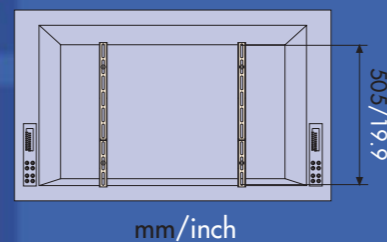

FLAT 10

Colour: ●

A = max 402 mm (15.8")
B = max 702 mm (27.6")
C = 740 mm (29.1")
D = 41 mm (1.6")

max 70 kg / 154 lbs

20" → 50"
51 → 127 cm

LCD PLASMA

FLAT 20

Colour: ●

A = max 402 mm (15.8")
B = max 697 mm (27.4")
C = 740 mm (29.1")
D = 54 mm (2.1")

max 70 kg / 154 lbs

FLAT 10 Maxi

Colour: ●

A = max 505 mm (19.9")
B = 822 mm (32.4")
C = 860 mm (33.9")
D = 41 mm (1.6")

max 70 kg / 154 lbs

32" → 65"
81 → 165 cm

LCD PLASMA

FLAT 20 Maxi

Colour: ●

A = max 505 mm (19.9")
B = 817 mm (32.2")
C = 860 mm (33.9")

max 70 kg / 154 lbs

5 year warranty

Qualità certificata
Certified quality

La sicurezza e la qualità dei supporti Meliconi sono state certificate dal gruppo TÜV dopo il superamento di una serie di severi test. In particolare il carico massimo dichiarato è stato verificato con un fattore di sicurezza pari a 3 volte il peso.

The safety and quality of Meliconi's supports are certified by TÜV upon successful completion of severe tests. Load-bearing capacity has been tested loading the product with three times the maximum weight stated on it.

ACCESSORIES

Line Cover

Box

WITH EXCLUSIVE

SYSTEM

Line Cover Double