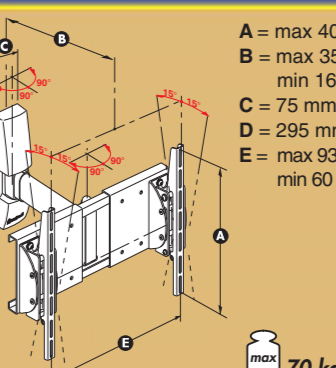

LCD 35

Colour: ●

A = 220 mm (8.7")
B = 220 mm (8.7")
C = 180 mm (7.1")
D = 75 mm (3")
E = 88 mm (3.5")

max 30 kg / 66 lbs

LCD 40

Colours: ● ●

A = 220 mm (8.7")
B = 220 mm (8.7")
C = 190 mm (7.5")
D = 75 mm (3")
E = 82 mm (3.2")

max 30 kg / 66 lbs

LCD R40

Colours: ● ●

A = 220 mm (8.7")
B = 220 mm (8.7")
C = 190 mm (7.5")
D = 75 mm (3")
E = min 71 mm (2.7")
max 225 mm (8.9")

max 30 kg / 66 lbs

LCD S40

Colour: ●

A = 220 mm (8.7")
B = 220 mm (8.7")
C = 190 mm (7.5")
D = 75 mm (3")
E = min 95 mm (3.8")
max 434 mm (17")

Colour: ●

A = max 402 mm (15.8")
B = 79 mm (3.1")
C = 80 mm (3.2")
D = 186 mm (7.3")

max 70 kg / 154 lbs

FLAT 3

Colour: ●

A = max 402 mm (15.8")
B = max 358 mm (14")
min 165 mm (6.5")
C = 75 mm (2.9")
D = 295 mm (11.6")
E = max 930 mm (36.6")
min 60 mm (2.3")

max 70 kg / 154 lbs

FLAT 1 Maxi

Colour: ●

A = max 505 mm (19.9")
B = 48 mm (1.9")
C = 65 mm (2.6")
D = 193 mm (7.6")

max 70 kg / 154 lbs

FLAT 2 Maxi

Colour: ●

A = max 505 mm (19.9")
B = 79 mm (3.1")
C = 80 mm (3.2")
D = 186 mm (7.3")