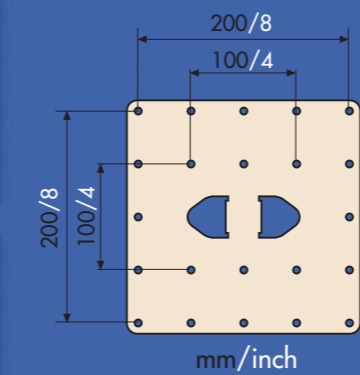

LCD 25

Colour: ●

A = 115 mm (4.5")
B = 115 mm (4.5")
C = 180 mm (7.1")
D = 75 mm (3")
E = 88 mm (3.5")

max 20 kg / 44 lbs

10" → 26"
25 → 66 cm

VESA
75 mm, 100 mm

LCD 30

Colours: ● ●

A = 124 mm (4.9")
B = 130 mm (5.2")
C = 190 mm (7.5")
D = 75 mm (3")
E = 82 mm (3.2")

max 20 kg / 44 lbs

LCD R30

Colours: ● ●

A = 124 mm (4.9")
B = 130 mm (5.2")
C = 190 mm (7.5")
D = 75 mm (3")
E = min 71 mm (2.7")
max 225 mm (8.9")

max 20 kg / 44 lbs

LCD S30

Colours: ● ●

A = 124 mm (4.9")
B = 130 mm (5.2")
C = 190 mm (7.5")
D = 75 mm (3")
E = min 71 mm (2.7")
max 410 mm (16.1")

max 15 kg / 33 lbs

10" → 26"
25 → 66 cm

VESA
50 mm, 75 mm, 100 mm

LCD 35

Colour: ●

A = 220 mm (8.7")
B = 220 mm (8.7")
C = 180 mm (7.1")
D = 75 mm (3")
E = 88 mm (3.5")

max 30 kg / 66 lbs

LCD 40

Colours: ● ●

A = 220 mm (8.7")
B = 220 mm (8.7")
C = 190 mm (7.5")
D = 75 mm (3")
E = 82 mm (3.2")

max 30 kg / 66 lbs

LCD R40

Colours: ● ●

A = 220 mm (8.7")
B = 220 mm (8.7")
C = 190 mm (7.5")
D = 75 mm (3")
E = min 71 mm (2.7")
max 225 mm (8.9")

max 30 kg / 66 lbs

LCD S40

Colour: ●

A = 220 mm (8.7")
B = 220 mm (8.7")
C = 190 mm (7.5")
D = 75 mm (3")
E = min 95 mm (3.8")
max 434 mm (17")

max 30 kg / 66 lbs

23" → 40"
58 → 102 cm

VESA
100 mm, 200 mm

FLAT 1

Colour: ●

A = max 402 mm (15.8")
B = 48 mm (1.9")
C = 65 mm (2.6")
D = 193 mm (7.6")

max 70 kg / 154 lbs

FLAT 2

Colour: ●

A = max 402 mm (15.8")
B = 79 mm (3.1")
C = 80 mm (3.2")
D = 186 mm (7.3")

max 70 kg / 154 lbs

FLAT 3

Colour: ●

A = max 402 mm (15.8")
B = max 358 mm (14")
min 165 mm (6.5")
C = 75 mm (2.9")
D = 295 mm (11.6")
E = max 930 mm (36.6")
min 60 mm (2.3")

max 70 kg / 154 lbs

FLAT 1 Maxi

Colour: ●

A = max 505 mm (19.9")
B = 48 mm (1.9")
C = 65 mm (2.6")
D = 193 mm (7.6")

max 70 kg / 154 lbs

FLAT 2 Maxi

Colour: ●

A = max 505 mm (19.9")
B = 79 mm (3.1")
C = 80 mm (3.2")
D = 186 mm (7.3")

max 70 kg / 154 lbs

20" → 50"
51 → 127 cm

LCD PLASMA

32" → 65"
81 → 165 cm

LCD PLASMA