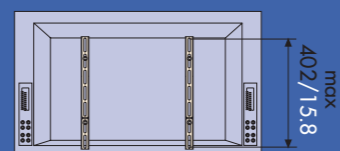

FLAT 10

Colour: ●

A = max 402 mm (15.8")
B = max 702 mm (27.6")
C = 740 mm (29.1")
D = 41 mm (1.6")

max 70 kg / 154 lbs

20" → 50"
51 → 127 cm

LCD PLASMA

FLAT 20

Colour: ●