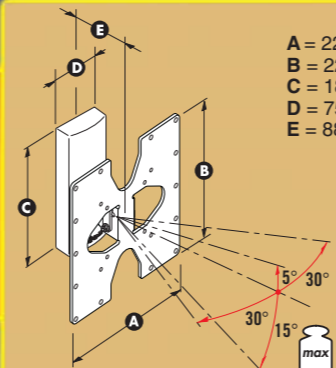

Colours: ● ●

A = 124 mm (4.9")
B = 130 mm (5.2")
C = 190 mm (7.5")
D = 75 mm (3")
E = 82 mm (3.2")

max 20 kg / 44 lbs

LCD R30

Colours: ● ●

A = 124 mm (4.9")
B = 130 mm (5.2")
C = 190 mm (7.5")
D = 75 mm (3")
E = min 71 mm (2.7")
max 225 mm (8.9")

max 20 kg / 44 lbs

LCD S30

Colours: ● ●

A = 124 mm (4.9")
B = 130 mm (5.2")
C = 190 mm (7.5")
D = 75 mm (3")
E = min 71 mm (2.7")
max 410 mm (16.1")

max 15 kg / 33 lbs

10" → 26"
25 → 66 cm

VESA
50 mm, 75 mm, 100 mm

LCD 35

Colour: ●

A = 220 mm (8.7")
B = 220 mm (8.7")
C = 180 mm (7.1")
D = 75 mm (3")
E = 88 mm (3.5")

max 30 kg / 66 lbs

LCD 40

Colours: ● ●

A = 220 mm (8.7")
B = 220 mm (8.7")
C = 190 mm (7.5")
D = 75 mm (3")
E = 82 mm (3.2")

max 30 kg / 66 lbs

LCD R40

Colours: ● ●

A = 220 mm (8.7")
B = 220 mm (8.7")
C = 190 mm (7.5")
D = 75 mm (3")
E = min 71 mm (2.7")
max 225 mm (8.9")

max 30 kg / 66 lbs

LCD S40

Colour: ●

A = 220 mm (8.7")
B = 220 mm (8.7")
C = 190 mm (7.5")
D = 75 mm (3")
E = min 95 mm (3.8")
max 434 mm (17")