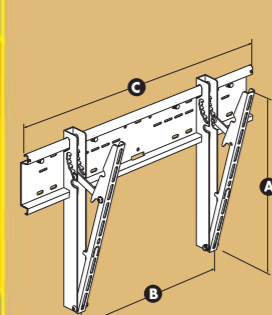

A = max 402 mm (15.8")
B = max 697 mm (27.4")
C = 740 mm (29.1")
D = 54 mm (2.1")

max 70 kg / 154 lbs

FLAT 10 Maxi

Colour: ●

A = max 505 mm (19.9")
B = 822 mm (32.4")
C = 860 mm (33.9")
D = 41 mm (1.6")

max 70 kg / 154 lbs

32" → 65"
81 → 165 cm

LCD PLASMA

FLAT 20 Maxi

Colour: ●

A = max 505 mm (19.9")
B = 817 mm (32.2")
C = 860 mm (33.9")

max 70 kg / 154 lbs

5 year warranty

Qualità certificata
Certified quality