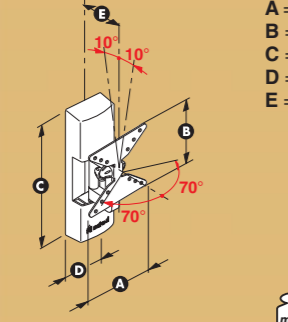

M993440 - 02/08

LCD 25

Colour: ●

A = 115 mm (4.5")
B = 115 mm (4.5")
C = 180 mm (7.1")
D = 75 mm (3")
E = 88 mm (3.5")

max 20 kg / 44 lbs

10" → 26"
25 → 66 cm

VESA
75 mm, 100 mm

LCD 30

Colours: ● ●

A = 124 mm (4.9")
B = 130 mm (5.2")
C = 190 mm (7.5")
D = 75 mm (3")
E = 82 mm (3.2")

max 20 kg / 44 lbs

LCD R30

Colours: ● ●

A = 124 mm (4.9")
B = 130 mm (5.2")
C = 190 mm (7.5")
D = 75 mm (3")
E = min 71 mm (2.7")
max 225 mm (8.9")

max 20 kg / 44 lbs

LCD S30

Colours: ● ●

A = 124 mm (4.9")
B = 130 mm (5.2")
C = 190 mm (7.5")
D = 75 mm (3")
E = min 71 mm (2.7")
max 410 mm (16.1")

max 15 kg / 33 lbs

10" → 26"
25 → 66 cm

VESA
50 mm, 75 mm, 100 mm

LCD 35

Colour: ●

A = 220 mm (8.7")
B = 220 mm (8.7")
C = 180 mm (7.1")
D = 75 mm (3")
E = 88 mm (3.5")

max 30 kg / 66 lbs

LCD 40

Colours: ● ●

A = 220 mm (8.7")
B = 220 mm (8.7")
C = 190 mm (7.5")
D = 75 mm (3")
E = 82 mm (3.2")