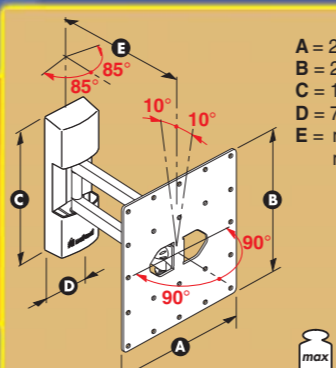

Colours: ● ●

A = 124 mm (4.9")
B = 130 mm (5.2")
C = 190 mm (7.5")
D = 75 mm (3")
E = 82 mm (3.2")

max 20 kg / 44 lbs

LCD R30

Colours: ● ●

A = 124 mm (4.9")
B = 130 mm (5.2")
C = 190 mm (7.5")
D = 75 mm (3")
E = min 71 mm (2.7")
max 225 mm (8.9")

max 20 kg / 44 lbs

LCD S30

Colours: ● ●

A = 124 mm (4.9")
B = 130 mm (5.2")
C = 190 mm (7.5")
D = 75 mm (3")
E = min 71 mm (2.7")
max 410 mm (16.1")

max 15 kg / 33 lbs

10" → 26"
25 → 66 cm

VESA
50 mm, 75 mm, 100 mm

LCD 35

Colour: ●

A = 220 mm (8.7")
B = 220 mm (8.7")
C = 180 mm (7.1")
D = 75 mm (3")
E = 88 mm (3.5")

max 30 kg / 66 lbs

LCD 40

Colours: ● ●

A = 220 mm (8.7")
B = 220 mm (8.7")
C = 190 mm (7.5")
D = 75 mm (3")
E = 82 mm (3.2")

max 30 kg / 66 lbs

LCD R40

Colours: ● ●

A = 220 mm (8.7")
B = 220 mm (8.7")
C = 190 mm (7.5")
D = 75 mm (3")
E = min 71 mm (2.7")
max 225 mm (8.9")

max 30 kg / 66 lbs

LCD S40

Colour: ●

A = 220 mm (8.7")
B = 220 mm (8.7")
C = 190 mm (7.5")
D = 75 mm (3")
E = min 95 mm (3.8")
max 434 mm (17")