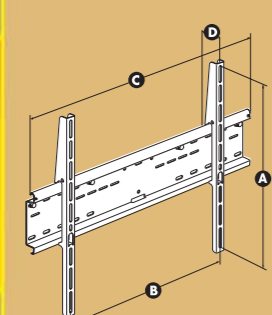

FLAT 10

Colour: ●

A = max 402 mm (15.8")
B = max 702 mm (27.6")
C = 740 mm (29.1")
D = 41 mm (1.6")

max 70 kg / 154 lbs

20" → 50"
51 → 127 cm

LCD PLASMA

FLAT 20

Colour: ●

A = max 402 mm (15.8")
B = max 697 mm (27.4")
C = 740 mm (29.1")
D = 54 mm (2.1")

max 70 kg / 154 lbs

FLAT 10 Maxi

Colour: ●

A = max 505 mm (19.9")
B = 822 mm (32.4")
C = 860 mm (33.9")
D = 41 mm (1.6")

max 70 kg / 154 lbs