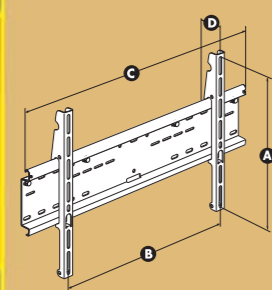

FLAT 10

Colour: ●

A = max 402 mm (15.8")
B = max 702 mm (27.6")
C = 740 mm (29.1")
D = 41 mm (1.6")

max 70 kg / 154 lbs

20" → 50"
51 → 127 cm

LCD PLASMA

FLAT 20

Colour: ●

A = max 402 mm (15.8")
B = max 697 mm (27.4")
C = 740 mm (29.1")
D = 54 mm (2.1")

max 70 kg / 154 lbs

FLAT 10 Maxi

Colour: ●

A = max 505 mm (19.9")
B = 822 mm (32.4")
C = 860 mm (33.9")
D = 41 mm (1.6")

max 70 kg / 154 lbs