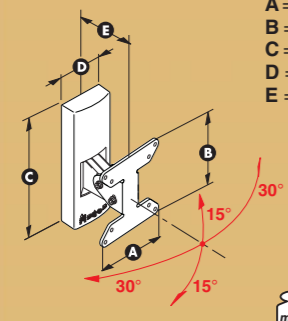

M993440 - 02/08

LCD 25

Colour: ●

A = 115 mm (4.5")
B = 115 mm (4.5")
C = 180 mm (7.1")
D = 75 mm (3")
E = 88 mm (3.5")

max 20 kg / 44 lbs

10" → 26"
25 → 66 cm

VESA
75 mm, 100 mm

LCD 30

Colours: ● ●

A = 124 mm (4.9")
B = 130 mm (5.2")
C = 190 mm (7.5")
D = 75 mm (3")
E = 82 mm (3.2")

max 20 kg / 44 lbs

LCD R30

Colours: ● ●

A = 124 mm (4.9")
B = 130 mm (5.2")
C = 190 mm (7.5")
D = 75 mm (3")
E = min 71 mm (2.7")
max 225 mm (8.9")

max 20 kg / 44 lbs

LCD S30

Colours: ● ●

A = 124 mm (4.9")
B = 130 mm (5.2")
C = 190 mm (7.5")
D = 75 mm (3")
E = min 71 mm (2.7")
max 410 mm (16.1")

max 15 kg / 33 lbs

10" → 26"
25 → 66 cm

VESA
50 mm, 75 mm, 100 mm