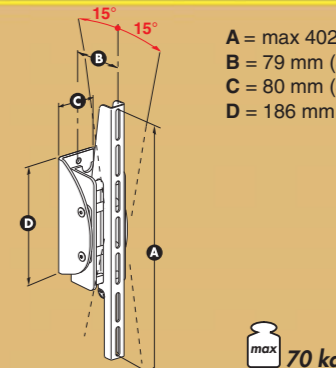

LCD 35

Colour: ●

A = 220 mm (8.7")
B = 220 mm (8.7")
C = 180 mm (7.1")
D = 75 mm (3")
E = 88 mm (3.5")

max 30 kg / 66 lbs

LCD 40

Colours: ● ●

A = 220 mm (8.7")
B = 220 mm (8.7")
C = 190 mm (7.5")
D = 75 mm (3")
E = 82 mm (3.2")

max 30 kg / 66 lbs

LCD R40

Colours: ● ●

A = 220 mm (8.7")
B = 220 mm (8.7")
C = 190 mm (7.5")
D = 75 mm (3")
E = min 71 mm (2.7")
max 225 mm (8.9")

max 30 kg / 66 lbs

LCD S40

Colour: ●

A = 220 mm (8.7")
B = 220 mm (8.7")
C = 190 mm (7.5")
D = 75 mm (3")
E = min 95 mm (3.8")
max 434 mm (17")

max 30 kg / 66 lbs

23" → 40"
58 → 102 cm

VESA
100 mm, 200 mm

FLAT 1

Colour: ●

A = max 402 mm (15.8")
B = 48 mm (1.9")
C = 65 mm (2.6")
D = 193 mm (7.6")

max 70 kg / 154 lbs

FLAT 2

Colour: ●

A = max 402 mm (15.8")
B = 79 mm (3.1")
C = 80 mm (3.2")
D = 186 mm (7.3")

max 70 kg / 154 lbs

FLAT 3

Colour: ●

A = max 402 mm (15.8")
B = max 358 mm (14")
min 165 mm (6.5")
C = 75 mm (2.9")
D = 295 mm (11.6")
E = max 930 mm (36.6")
min 60 mm (2.3")