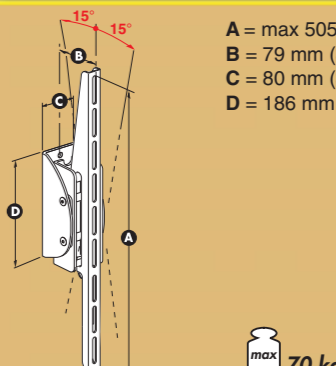

LCD 35

Colour: ●

A = 220 mm (8.7")
B = 220 mm (8.7")
C = 180 mm (7.1")
D = 75 mm (3")
E = 88 mm (3.5")

max 30 kg / 66 lbs

LCD 40

Colours: ● ●

A = 220 mm (8.7")
B = 220 mm (8.7")
C = 190 mm (7.5")
D = 75 mm (3")
E = 82 mm (3.2")

max 30 kg / 66 lbs

LCD R40

Colours: ● ●

A = 220 mm (8.7")
B = 220 mm (8.7")
C = 190 mm (7.5")
D = 75 mm (3")
E = min 71 mm (2.7")
max 225 mm (8.9")

max 30 kg / 66 lbs

LCD S40

Colour: ●

A = 220 mm (8.7")
B = 220 mm (8.7")
C = 190 mm (7.5")
D = 75 mm (3")
E = min 95 mm (3.8")
max 434 mm (17")

Colour: ●

A = max 402 mm (15.8")
B = 79 mm (3.1")
C = 80 mm (3.2")
D = 186 mm (7.3")

max 70 kg / 154 lbs

FLAT 3

Colour: ●

A = max 402 mm (15.8")
B = max 358 mm (14")
min 165 mm (6.5")
C = 75 mm (2.9")
D = 295 mm (11.6")
E = max 930 mm (36.6")
min 60 mm (2.3")

max 70 kg / 154 lbs

FLAT 1 Maxi

Colour: ●

A = max 505 mm (19.9")
B = 48 mm (1.9")
C = 65 mm (2.6")
D = 193 mm (7.6")

max 70 kg / 154 lbs

FLAT 2 Maxi

Colour: ●

A = max 505 mm (19.9")
B = 79 mm (3.1")
C = 80 mm (3.2")
D = 186 mm (7.3")