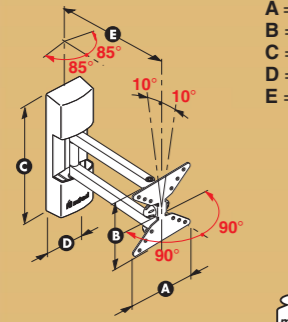

Colours: ● ●

A = 124 mm (4.9")
B = 130 mm (5.2")
C = 190 mm (7.5")
D = 75 mm (3")
E = 82 mm (3.2")

max 20 kg / 44 lbs

LCD R30

Colours: ● ●

A = 124 mm (4.9")
B = 130 mm (5.2")
C = 190 mm (7.5")
D = 75 mm (3")
E = min 71 mm (2.7")
max 225 mm (8.9")

max 20 kg / 44 lbs

LCD S30

Colours: ● ●

A = 124 mm (4.9")
B = 130 mm (5.2")
C = 190 mm (7.5")
D = 75 mm (3")
E = min 71 mm (2.7")
max 410 mm (16.1")

max 15 kg / 33 lbs

10" → 26"
25 → 66 cm

VESA
50 mm, 75 mm, 100 mm

LCD 35

Colour: ●

A = 220 mm (8.7")
B = 220 mm (8.7")
C = 180 mm (7.1")
D = 75 mm (3")
E = 88 mm (3.5")

max 30 kg / 66 lbs

LCD 40

Colours: ● ●

A = 220 mm (8.7")
B = 220 mm (8.7")
C = 190 mm (7.5")
D = 75 mm (3")
E = 82 mm (3.2")

max 30 kg / 66 lbs

LCD R40

Colours: ● ●

A = 220 mm (8.7")
B = 220 mm (8.7")
C = 190 mm (7.5")
D = 75 mm (3")
E = min 71 mm (2.7")
max 225 mm (8.9")

max 30 kg / 66 lbs

LCD S40

Colour: ●

A = 220 mm (8.7")
B = 220 mm (8.7")
C = 190 mm (7.5")
D = 75 mm (3")
E = min 95 mm (3.8")
max 434 mm (17")