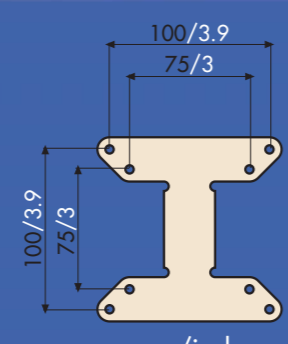

M993440 - 02/08

LCD 25

Colour: ●

A = 115 mm (4.5")
B = 115 mm (4.5")
C = 180 mm (7.1")
D = 75 mm (3")
E = 88 mm (3.5")

max 20 kg / 44 lbs

10" → 26"
25 → 66 cm

VESA
75 mm, 100 mm

LCD 30

Colours: ● ●

A = 124 mm (4.9")
B = 130 mm (5.2")
C = 190 mm (7.5")
D = 75 mm (3")
E = 82 mm (3.2")

max 20 kg / 44 lbs

LCD R30

Colours: ● ●

A = 124 mm (4.9")
B = 130 mm (5.2")
C = 190 mm (7.5")
D = 75 mm (3")
E = min 71 mm (2.7")
max 225 mm (8.9")

max 20 kg / 44 lbs

LCD S30

Colours: ● ●

A = 124 mm (4.9")
B = 130 mm (5.2")
C = 190 mm (7.5")
D = 75 mm (3")
E = min 71 mm (2.7")
max 410 mm (16.1")

max 15 kg / 33 lbs

10" → 26"
25 → 66 cm

VESA
50 mm, 75 mm, 100 mm

LCD 35

Colour: ●

A = 220 mm (8.7")
B = 220 mm (8.7")
C = 180 mm (7.1")
D = 75 mm (3")
E = 88 mm (3.5")

max 30 kg / 66 lbs

LCD 40

Colours: ● ●

A = 220 mm (8.7")
B = 220 mm (8.7")
C = 190 mm (7.5")
D = 75 mm (3")
E = 82 mm (3.2")