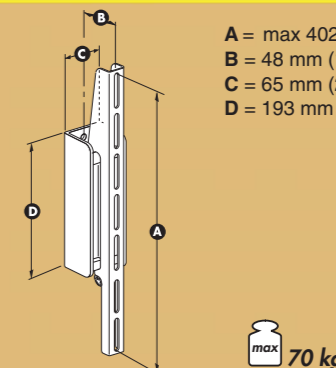

LCD 35

Colour: ●

A = 220 mm (8.7")
B = 220 mm (8.7")
C = 180 mm (7.1")
D = 75 mm (3")
E = 88 mm (3.5")

max 30 kg / 66 lbs

LCD 40

Colours: ● ●

A = 220 mm (8.7")
B = 220 mm (8.7")
C = 190 mm (7.5")
D = 75 mm (3")
E = 82 mm (3.2")

max 30 kg / 66 lbs

LCD R40

Colours: ● ●

A = 220 mm (8.7")
B = 220 mm (8.7")
C = 190 mm (7.5")
D = 75 mm (3")
E = min 71 mm (2.7")
max 225 mm (8.9")

max 30 kg / 66 lbs

LCD S40

Colour: ●

A = 220 mm (8.7")
B = 220 mm (8.7")
C = 190 mm (7.5")
D = 75 mm (3")
E = min 95 mm (3.8")
max 434 mm (17")

max 30 kg / 66 lbs

23" → 40"
58 → 102 cm

VESA
100 mm, 200 mm

FLAT 1

Colour: ●

A = max 402 mm (15.8")
B = 48 mm (1.9")
C = 65 mm (2.6")
D = 193 mm (7.6")

max 70 kg / 154 lbs

FLAT 2

Colour: ●

A = max 402 mm (15.8")
B = 79 mm (3.1")
C = 80 mm (3.2")
D = 186 mm (7.3")

max 70 kg / 154 lbs

FLAT 3

Colour: ●

A = max 402 mm (15.8")
B = max 358 mm (14")
min 165 mm (6.5")
C = 75 mm (2.9")
D = 295 mm (11.6")
E = max 930 mm (36.6")
min 60 mm (2.3")