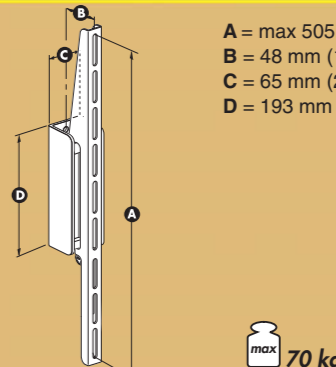

LCD 35

Colour: ●

A = 220 mm (8.7")
B = 220 mm (8.7")
C = 180 mm (7.1")
D = 75 mm (3")
E = 88 mm (3.5")

max 30 kg / 66 lbs

LCD 40

Colours: ● ●

A = 220 mm (8.7")
B = 220 mm (8.7")
C = 190 mm (7.5")
D = 75 mm (3")
E = 82 mm (3.2")

max 30 kg / 66 lbs

LCD R40

Colours: ● ●

A = 220 mm (8.7")
B = 220 mm (8.7")
C = 190 mm (7.5")
D = 75 mm (3")
E = min 71 mm (2.7")
max 225 mm (8.9")

max 30 kg / 66 lbs

LCD S40

Colour: ●

A = 220 mm (8.7")
B = 220 mm (8.7")
C = 190 mm (7.5")
D = 75 mm (3")
E = min 95 mm (3.8")
max 434 mm (17")

Colour: ●

A = max 402 mm (15.8")
B = 79 mm (3.1")
C = 80 mm (3.2")
D = 186 mm (7.3")

max 70 kg / 154 lbs

FLAT 3

Colour: ●

A = max 402 mm (15.8")
B = max 358 mm (14")
min 165 mm (6.5")
C = 75 mm (2.9")
D = 295 mm (11.6")
E = max 930 mm (36.6")
min 60 mm (2.3")

max 70 kg / 154 lbs

FLAT 1 Maxi

Colour: ●

A = max 505 mm (19.9")
B = 48 mm (1.9")
C = 65 mm (2.6")
D = 193 mm (7.6")

max 70 kg / 154 lbs

FLAT 2 Maxi

Colour: ●

A = max 505 mm (19.9")
B = 79 mm (3.1")
C = 80 mm (3.2")
D = 186 mm (7.3")