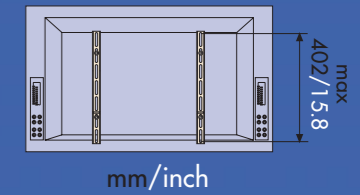

LCD 25

Colour: ●

A = 115 mm (4.5")
B = 115 mm (4.5")
C = 180 mm (7.1")
D = 75 mm (3")
E = 88 mm (3.5")

max 20 kg / 44 lbs

10" → 26"
25 → 66 cm

VESA
75 mm, 100 mm

LCD 30

Colours: ● ●

A = 124 mm (4.9")
B = 130 mm (5.2")
C = 190 mm (7.5")
D = 75 mm (3")
E = 82 mm (3.2")

max 20 kg / 44 lbs

LCD R30

Colours: ● ●

A = 124 mm (4.9")
B = 130 mm (5.2")
C = 190 mm (7.5")
D = 75 mm (3")
E = min 71 mm (2.7")
max 225 mm (8.9")

max 20 kg / 44 lbs

LCD S30

Colours: ● ●

A = 124 mm (4.9")
B = 130 mm (5.2")
C = 190 mm (7.5")
D = 75 mm (3")
E = min 71 mm (2.7")
max 410 mm (16.1")

max 15 kg / 33 lbs

10" → 26"
25 → 66 cm

VESA
50 mm, 75 mm, 100 mm

LCD 35

Colour: ●

A = 220 mm (8.7")
B = 220 mm (8.7")
C = 180 mm (7.1")
D = 75 mm (3")
E = 88 mm (3.5")

max 30 kg / 66 lbs

LCD 40

Colours: ● ●

A = 220 mm (8.7")
B = 220 mm (8.7")
C = 190 mm (7.5")
D = 75 mm (3")
E = 82 mm (3.2")

max 30 kg / 66 lbs

LCD R40

Colours: ● ●

A = 220 mm (8.7")
B = 220 mm (8.7")
C = 190 mm (7.5")
D = 75 mm (3")
E = min 71 mm (2.7")
max 225 mm (8.9")

max 30 kg / 66 lbs

LCD S40

Colour: ●

A = 220 mm (8.7")
B = 220 mm (8.7")
C = 190 mm (7.5")
D = 75 mm (3")
E = min 95 mm (3.8")
max 434 mm (17")

max 30 kg / 66 lbs

23" → 40"
58 → 102 cm

VESA
100 mm, 200 mm

FLAT 1

Colour: ●

A = max 402 mm (15.8")
B = 48 mm (1.9")
C = 65 mm (2.6")
D = 193 mm (7.6")

max 70 kg / 154 lbs

FLAT 2

Colour: ●

A = max 402 mm (15.8")
B = 79 mm (3.1")
C = 80 mm (3.2")
D = 186 mm (7.3")

max 70 kg / 154 lbs

FLAT 3

Colour: ●

A = max 402 mm (15.8")
B = max 358 mm (14")
min 165 mm (6.5")
C = 75 mm (2.9")
D = 295 mm (11.6")
E = max 930 mm (36.6")
min 60 mm (2.3")

max 70 kg / 154 lbs

FLAT 1 Maxi

Colour: ●

A = max 505 mm (19.9")
B = 48 mm (1.9")
C = 65 mm (2.6")
D = 193 mm (7.6")

max 70 kg / 154 lbs

FLAT 2 Maxi

Colour: ●

A = max 505 mm (19.9")
B = 79 mm (3.1")
C = 80 mm (3.2")
D = 186 mm (7.3")

max 70 kg / 154 lbs

20" → 50"
51 → 127 cm

LCD PLASMA

32" → 65"
81 → 165 cm

LCD PLASMA