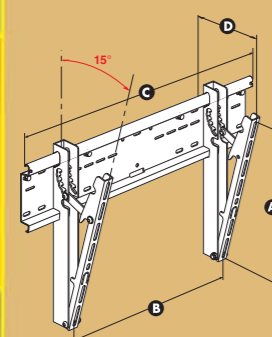

FLAT 10

Colour: ●

A = max 402 mm (15.8")
B = max 702 mm (27.6")
C = 740 mm (29.1")
D = 41 mm (1.6")

max 70 kg / 154 lbs

20" → 50"
51 → 127 cm

LCD PLASMA

FLAT 20

Colour: ●

A = max 402 mm (15.8")
B = max 697 mm (27.4")
C = 740 mm (29.1")
D = 54 mm (2.1")

max 70 kg / 154 lbs

FLAT 10 Maxi

Colour: ●

A = max 505 mm (19.9")
B = 822 mm (32.4")
C = 860 mm (33.9")
D = 41 mm (1.6")

max 70 kg / 154 lbs