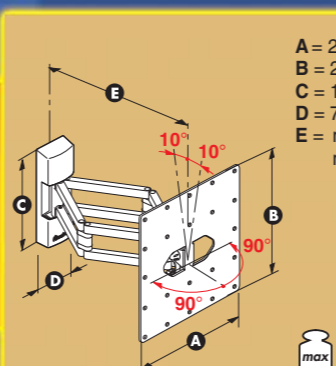

LCD 35

Colour: ●

A = 220 mm (8.7")
B = 220 mm (8.7")
C = 180 mm (7.1")
D = 75 mm (3")
E = 88 mm (3.5")

max 30 kg / 66 lbs

LCD 40

Colours: ● ●

A = 220 mm (8.7")
B = 220 mm (8.7")
C = 190 mm (7.5")
D = 75 mm (3")
E = 82 mm (3.2")

max 30 kg / 66 lbs

LCD R40

Colours: ● ●

A = 220 mm (8.7")
B = 220 mm (8.7")
C = 190 mm (7.5")
D = 75 mm (3")
E = min 71 mm (2.7")
max 225 mm (8.9")

max 30 kg / 66 lbs

LCD S40

Colour: ●

A = 220 mm (8.7")
B = 220 mm (8.7")
C = 190 mm (7.5")
D = 75 mm (3")
E = min 95 mm (3.8")
max 434 mm (17")

max 30 kg / 66 lbs

23" → 40"
58 → 102 cm

VESA
100 mm, 200 mm

FLAT 1

Colour: ●

A = max 402 mm (15.8")
B = 48 mm (1.9")
C = 65 mm (2.6")
D = 193 mm (7.6")

max 70 kg / 154 lbs

FLAT 2

Colour: ●

A = max 402 mm (15.8")
B = 79 mm (3.1")
C = 80 mm (3.2")
D = 186 mm (7.3")

max 70 kg / 154 lbs

FLAT 3

Colour: ●

A = max 402 mm (15.8")
B = max 358 mm (14")
min 165 mm (6.5")
C = 75 mm (2.9")
D = 295 mm (11.6")
E = max 930 mm (36.6")
min 60 mm (2.3")