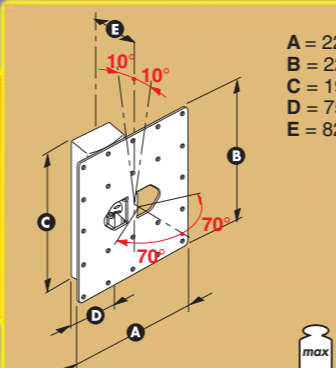

Colours: ● ●

A = 124 mm (4.9")
B = 130 mm (5.2")
C = 190 mm (7.5")
D = 75 mm (3")
E = 82 mm (3.2")

max 20 kg / 44 lbs

LCD R30

Colours: ● ●

A = 124 mm (4.9")
B = 130 mm (5.2")
C = 190 mm (7.5")
D = 75 mm (3")
E = min 71 mm (2.7")
max 225 mm (8.9")

max 20 kg / 44 lbs

LCD S30

Colours: ● ●

A = 124 mm (4.9")
B = 130 mm (5.2")
C = 190 mm (7.5")
D = 75 mm (3")
E = min 71 mm (2.7")
max 410 mm (16.1")

max 15 kg / 33 lbs

10" → 26"
25 → 66 cm

VESA
50 mm, 75 mm, 100 mm

LCD 35

Colour: ●

A = 220 mm (8.7")
B = 220 mm (8.7")
C = 180 mm (7.1")
D = 75 mm (3")
E = 88 mm (3.5")

max 30 kg / 66 lbs

LCD 40

Colours: ● ●

A = 220 mm (8.7")
B = 220 mm (8.7")
C = 190 mm (7.5")
D = 75 mm (3")
E = 82 mm (3.2")

max 30 kg / 66 lbs

LCD R40

Colours: ● ●

A = 220 mm (8.7")
B = 220 mm (8.7")
C = 190 mm (7.5")
D = 75 mm (3")
E = min 71 mm (2.7")
max 225 mm (8.9")

max 30 kg / 66 lbs

LCD S40

Colour: ●

A = 220 mm (8.7")
B = 220 mm (8.7")
C = 190 mm (7.5")
D = 75 mm (3")
E = min 95 mm (3.8")
max 434 mm (17")