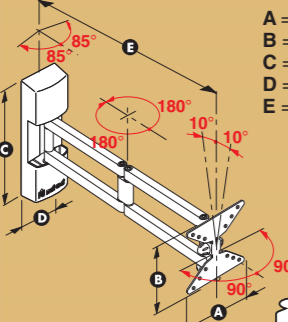

Colours: ● ●

A = 124 mm (4.9")
B = 130 mm (5.2")
C = 190 mm (7.5")
D = 75 mm (3")
E = 82 mm (3.2")

max 20 kg / 44 lbs

LCD R30

Colours: ● ●

A = 124 mm (4.9")
B = 130 mm (5.2")
C = 190 mm (7.5")
D = 75 mm (3")
E = min 71 mm (2.7")
max 225 mm (8.9")

max 20 kg / 44 lbs

LCD S30

Colours: ● ●

A = 124 mm (4.9")
B = 130 mm (5.2")
C = 190 mm (7.5")
D = 75 mm (3")
E = min 71 mm (2.7")
max 410 mm (16.1")

max 15 kg / 33 lbs

10" → 26"
25 → 66 cm

VESA
50 mm, 75 mm, 100 mm

LCD 35

Colour: ●

A = 220 mm (8.7")
B = 220 mm (8.7")
C = 180 mm (7.1")
D = 75 mm (3")
E = 88 mm (3.5")

max 30 kg / 66 lbs

LCD 40

Colours: ● ●

A = 220 mm (8.7")
B = 220 mm (8.7")
C = 190 mm (7.5")
D = 75 mm (3")
E = 82 mm (3.2")

max 30 kg / 66 lbs

LCD R40

Colours: ● ●

A = 220 mm (8.7")
B = 220 mm (8.7")
C = 190 mm (7.5")
D = 75 mm (3")
E = min 71 mm (2.7")
max 225 mm (8.9")

max 30 kg / 66 lbs

LCD S40

Colour: ●

A = 220 mm (8.7")
B = 220 mm (8.7")
C = 190 mm (7.5")
D = 75 mm (3")
E = min 95 mm (3.8")
max 434 mm (17")